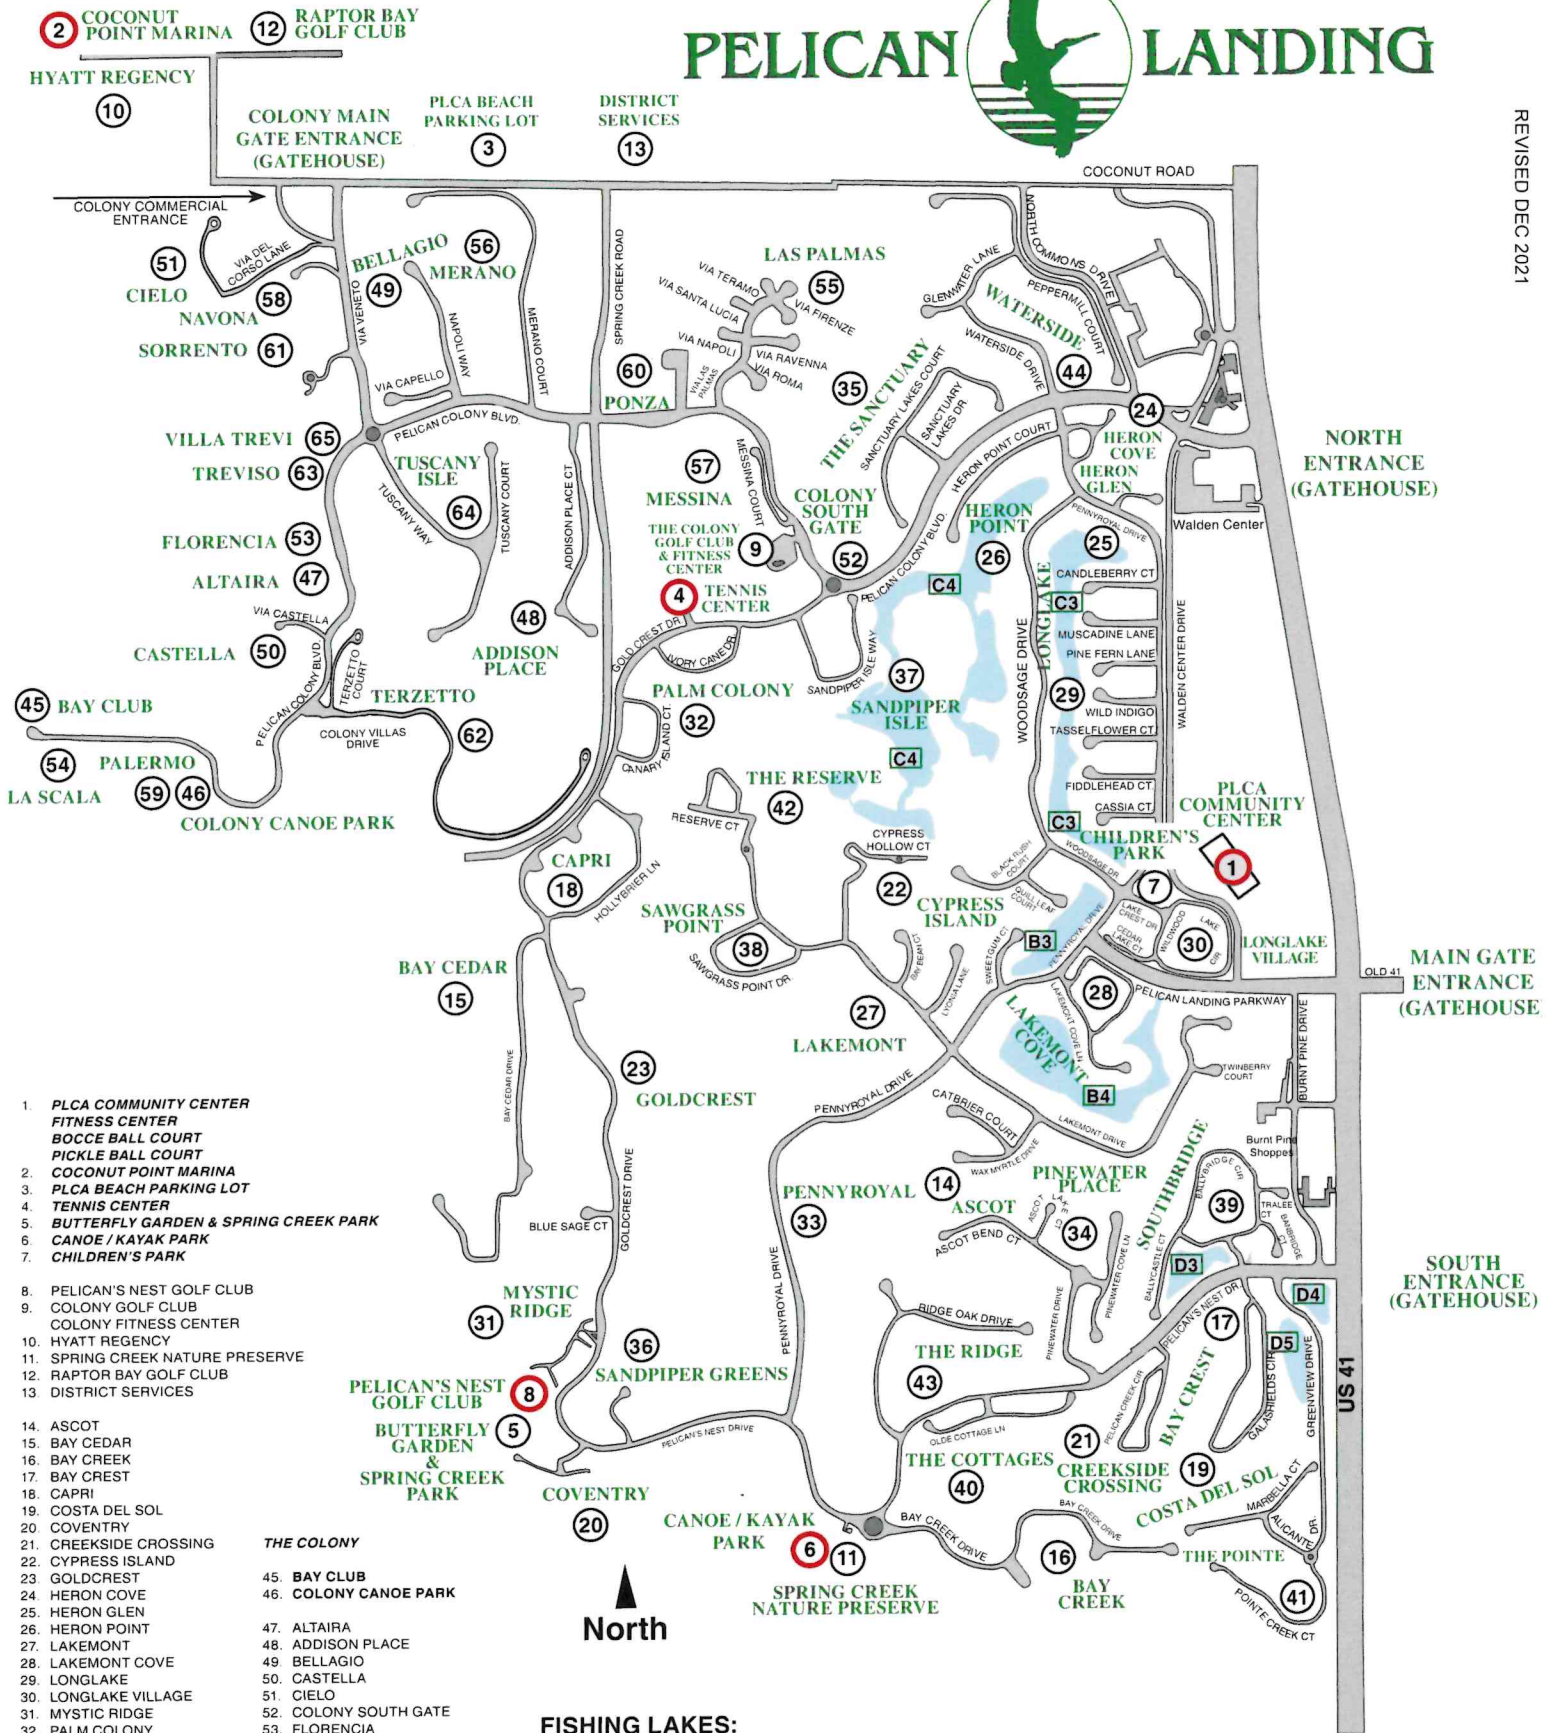

PELICAN LANDING

REVISED DEC 2021

1. PLCA COMMUNITY CENTER
FITNESS CENTER
BOCCE BALL COURT
PICKLE BALL COURT
2. COCONUT POINT MARINA
PLCA BEACH PARKING LOT
4. TENNIS CENTER
5. BUTTERFLY GARDEN & SPRING CREEK PARK
CANOE / KAYAK PARK
7. CHILDREN'S PARK
8. PELICAN'S NEST GOLF CLUB
9. COLONY GOLF CLUB
COLONY FITNESS CENTER
10. HYATT REGENCY
11. SPRING CREEK NATURE PRESERVE
12. RAPTOR BAY GOLF CLUB
13. DISTRICT SERVICES

14. ASCOT
15. BAY CEDAR
16. BAY CREEK
17. BAY CREST
18. CAPRI
19. COSTA DEL SOL
20. COVENTRY
21. CREEKSIDE CROSSING
22. CYPRESS ISLAND
23. GOLDCREST
24. HERON COVE
25. HERON GLEN
26. HERON POINT
27. LAKEMONT
28. LAKEMONT COVE
29. LONGLAKE
30. LONGLAKE VILLAGE
31. MYSTIC RIDGE
32. PALM COLONY
33. PENNYROYAL
34. PINEWATER PLACE
35. SANCTUARY
36. SANDPIPER GREENS
37. SANDPIPER ISLE
38. SAWGRASS POINT
39. SOUTHBRIDGE
40. THE COTTAGES
41. THE POINTE
42. THE RESERVE
43. THE RIDGE
44. WATERSIDE

- THE COLONY**
45. BAY CLUB
 46. COLONY CANOE PARK
 47. ALTAIRA
 48. ADDISON PLACE
 49. BELLAGIO
 50. CASTELLA
 51. CIELO
 52. COLONY SOUTH GATE
 53. FLORENCIA
 54. LA SCALA
 55. LAS PALMAS
 56. MERANO
 57. MESSINA
 58. NAVONA
 59. PALERMO
 60. PONZA
 61. SORRENTO
 62. TERZETTO
 63. TREVISO
 64. TUSCANY ISLE
 65. VILLA TREVII

FISHING LAKES:
B3 B4 C3 C4 D3 D4 D5

AED LOCATIONS:
1 2 4 6 8

Homes for sale in Pelican Landing
 Pelican Landing Community Association, Inc.
 24501 Walden Center Drive
 Bonita Springs, FL 34134
 Phone: (239) 947-5977 - Fax: (239) 947-3606
www.PelicanLanding.org